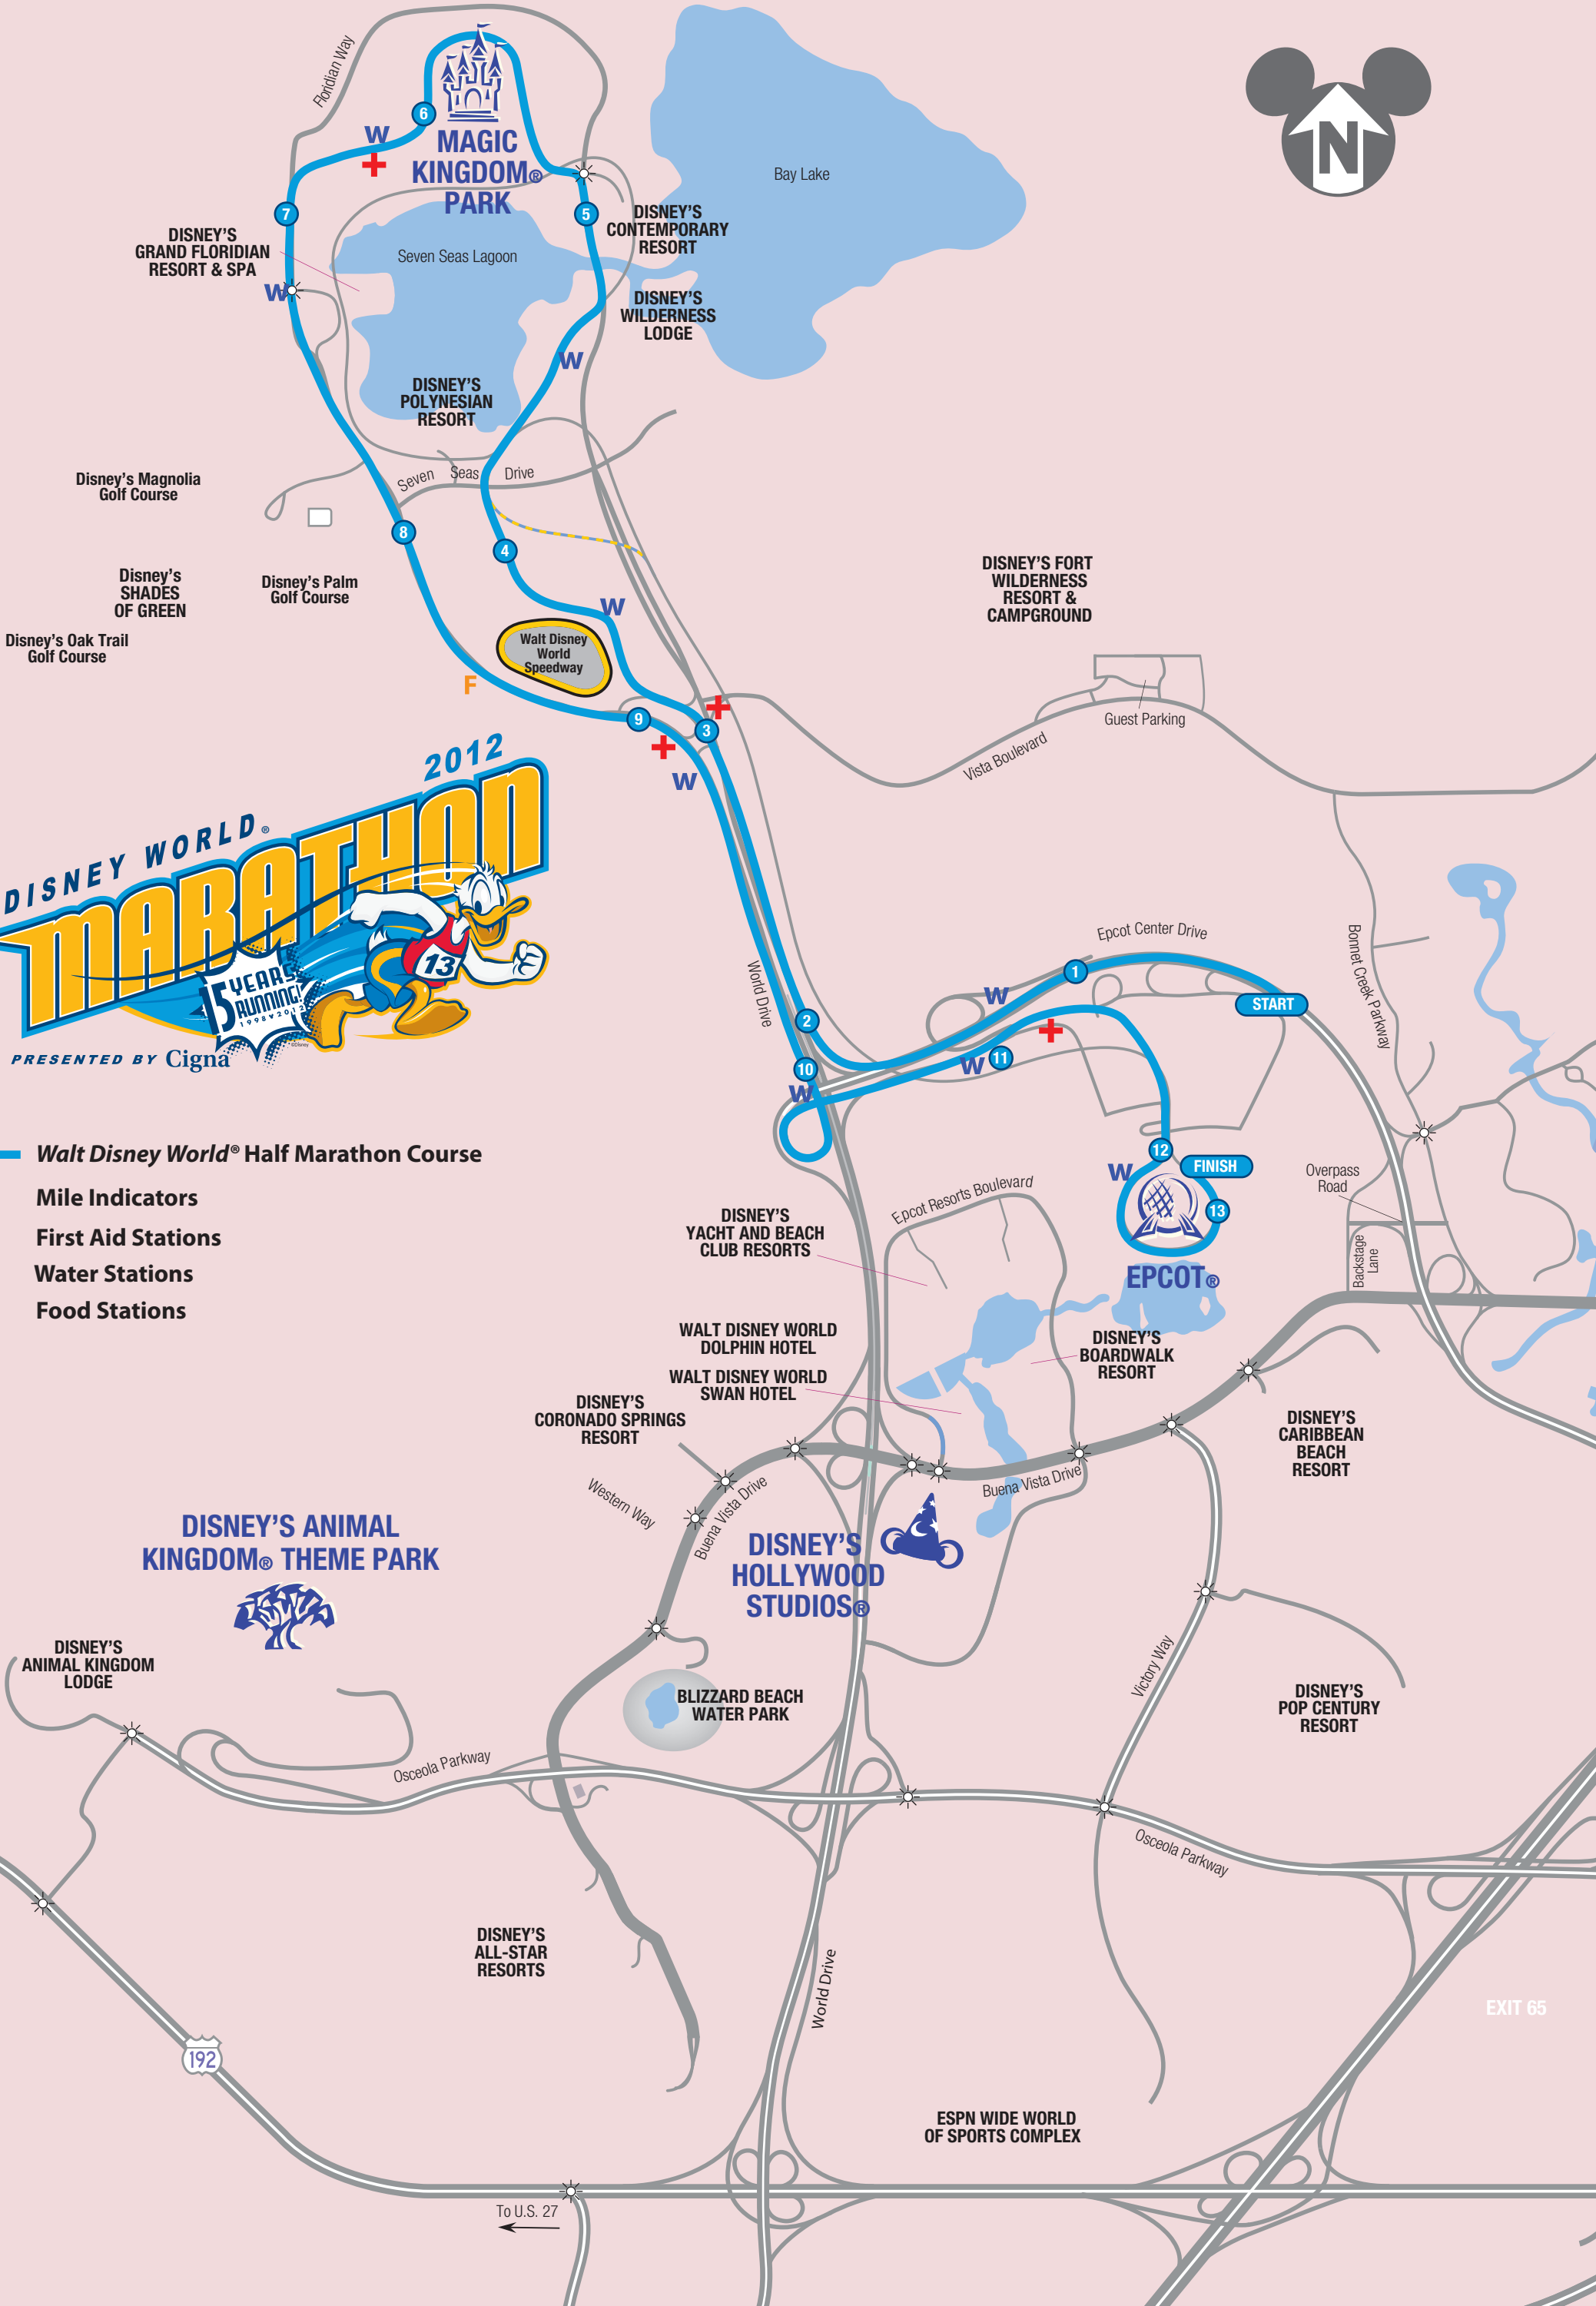

- Walt Disney World® Half Marathon Course
- Mile Indicators
- First Aid Stations
- Water Stations
- Food Stations

EXIT 65

To U.S. 27